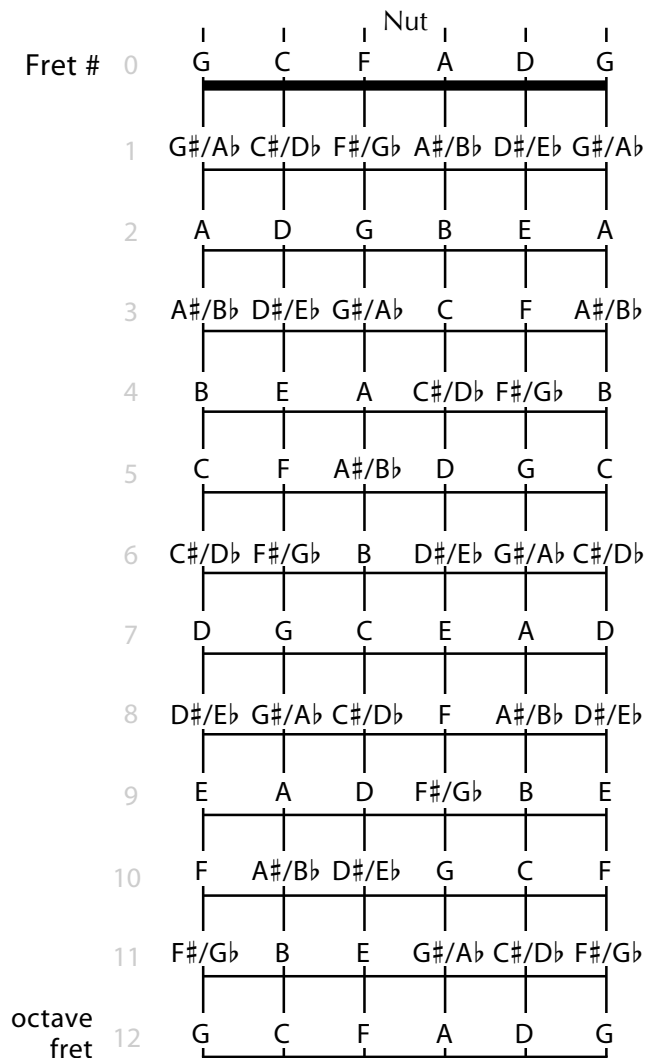

Viola da Gamba or Lute
E tuning [4th, 4th, 3rd, 4th, 4th]
Guitarists reference
Fretboard Notes Spelled

Nut = open strings Fret 0

Viola da Gamba or Lute
D tuning [4th, 4th, 3rd, 4th, 4th]
Fretboard Notes Spelled

Nut = open strings Fret 0

Fret #	0	1	2	3	4	5	6	7	8	9	10	11	12
	D	G	C	E	A	D							
	D#/Eb	G#/Ab	C#/Db	F	A#/Bb	D#/Eb							
	E	A	D	F#/Gb	B	E							
	F	A#/Bb	D#/Eb	G	C	F							
	F#/Gb	B	E	G#/Ab	C#/Db	F#/Gb							
	G	C	F	A	D	G							
	G#/Ab	C#/Db	F#/Gb	A#/Bb	D#/Eb	G#/Ab							
	A	D	G	B	E	A							
	A#/Bb	D#/Eb	G#/Ab	C	F	A#/Bb							
	B	E	A	C#/Db	F#/Gb	B							
	C	F	A#/Bb	D	G	C							
	C#/Db	F#/Gb	B	D#/Eb	G#/Ab	C#/Db							
octave fret	D	G	C	E	A	D							

7 string Viola da Gamba or Lute
(same as D tuning with low A string added)
tuning [4th, 4th, 4th, 3rd, 4th, 4th]
Fretboard Notes Spelled
Nut = open strings Fret 0

	Nut						
Fret # 0	A	D	G	C	E	A	D
1	A#/Bb	D#/Eb	G#/Ab	C#/Db	F	A#/Bb	D#/Eb
2	B	E	A	D	F#/Gb	B	E
3	C	F	A#/Bb	D#/Eb	G	C	F
4	C#/Db	F#/Gb	B	E	G#/Ab	C#/Db	F#/Gb
5	D	G	C	F	A	D	G
6	D#/Eb	G#/Ab	C#/Db	F#/Gb	A#/Bb	D#/Eb	G#/Ab
7	E	A	D	G	B	E	A
8	F	A#/Bb	D#/Eb	G#/Ab	C	F	A#/Bb
9	F#/Gb	B	E	A	C#/Db	F#/Gb	B
10	G	C	F	A#/Bb	D	G	C
11	G#/Ab	C#/Db	F#/Gb	B	D#/Eb	G#/Ab	C#/Db
octave fret 12	A	D	G	C	E	A	D

Viola da Gamba or Lute
A tuning [4th, 4th, 3rd, 4th, 4th]
Fretboard Notes Spelled

Nut = open strings Fret 0

Viola da Gamba or Lute
G tuning [4th, 4th, 3rd, 4th, 4th]
Fretboard Notes Spelled

Nut = open strings Fret 0