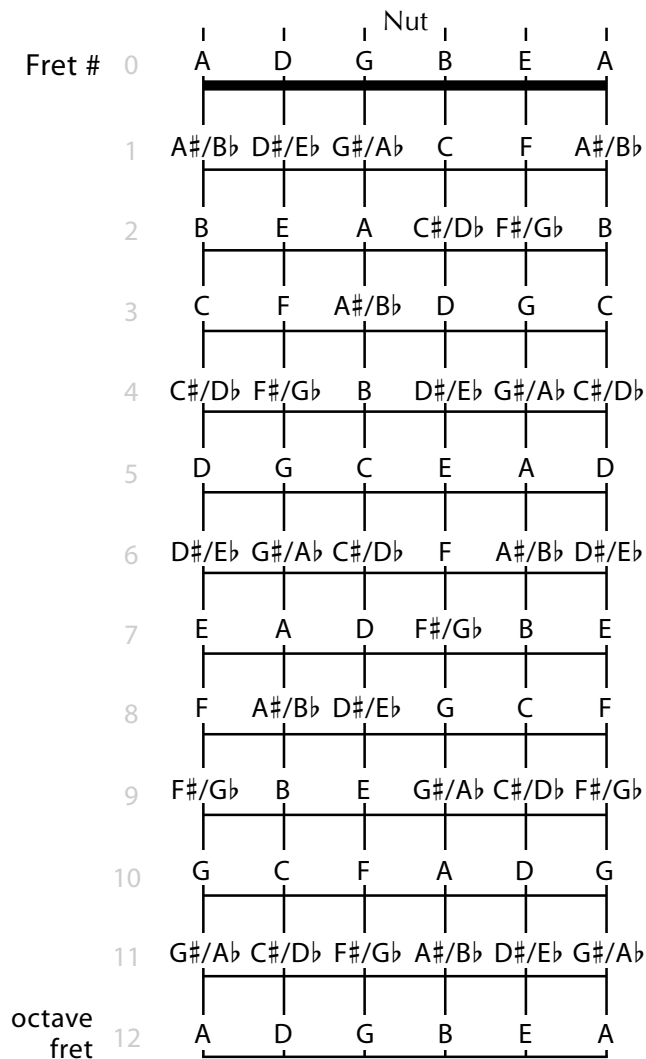

Viola da Gamba or Lute  
E tuning [4th, 4th, 3rd, 4th, 4th]  
Guitarists reference  
Fretboard Notes Spelled

Nut = open strings Fret 0

Viola da Gamba or Lute  
D tuning [4th, 4th, 3rd, 4th, 4th]  
Fretboard Notes Spelled

Nut = open strings Fret 0

Fret #	0	1	2	3	4	5	6	7	8	9	10	11	12
	D	G	C	E	A	D							
	Nut												
	D#/Eb	G#/Ab	C#/Db	F	A#/Bb	D#/Eb							
	E	A	D	F#/Gb	B	E							
	F	A#/Bb	D#/Eb	G	C	F							
	F#/Gb	B	E	G#/Ab	C#/Db	F#/Gb							
	G	C	F	A	D	G							
	G#/Ab	C#/Db	F#/Gb	A#/Bb	D#/Eb	G#/Ab							
	A	D	G	B	E	A							
	A#/Bb	D#/Eb	G#/Ab	C	F	A#/Bb							
	B	E	A	C#/Db	F#/Gb	B							
	C	F	A#/Bb	D	G	C							
	C#/Db	F#/Gb	B	D#/Eb	G#/Ab	C#/Db							
octave fret	D	G	C	E	A	D							

7 string Viola da Gamba or Lute  
 (same as D tuning with low A string added)  
 tuning [4th, 4th, 4th, 3rd, 4th, 4th]  
 Fretboard Notes Spelled  
 Nut = open strings Fret 0

		Nut						
Fret #	0	A	D	G	C	E	A	D
	1	A#/Bb	D#/Eb	G#/Ab	C#/Db	F	A#/Bb	D#/Eb
	2	B	E	A	D	F#/Gb	B	E
	3	C	F	A#/Bb	D#/Eb	G	C	F
	4	C#/Db	F#/Gb	B	E	G#/Ab	C#/Db	F#/Gb
	5	D	G	C	F	A	D	G
	6	D#/Eb	G#/Ab	C#/Db	F#/Gb	A#/Bb	D#/Eb	G#/Ab
	7	E	A	D	G	B	E	A
	8	F	A#/Bb	D#/Eb	G#/Ab	C	F	A#/Bb
	9	F#/Gb	B	E	A	C#/Db	F#/Gb	B
	10	G	C	F	A#/Bb	D	G	C
	11	G#/Ab	C#/Db	F#/Gb	B	D#/Eb	G#/Ab	C#/Db
octave fret	12	A	D	G	C	E	A	D

Viola da Gamba or Lute  
A tuning [4th, 4th, 3rd, 4th, 4th]  
Fretboard Notes Spelled

Nut = open strings Fret 0

Viola da Gamba or Lute  
G tuning [4th, 4th, 3rd, 4th, 4th]  
Fretboard Notes Spelled

Nut = open strings Fret 0