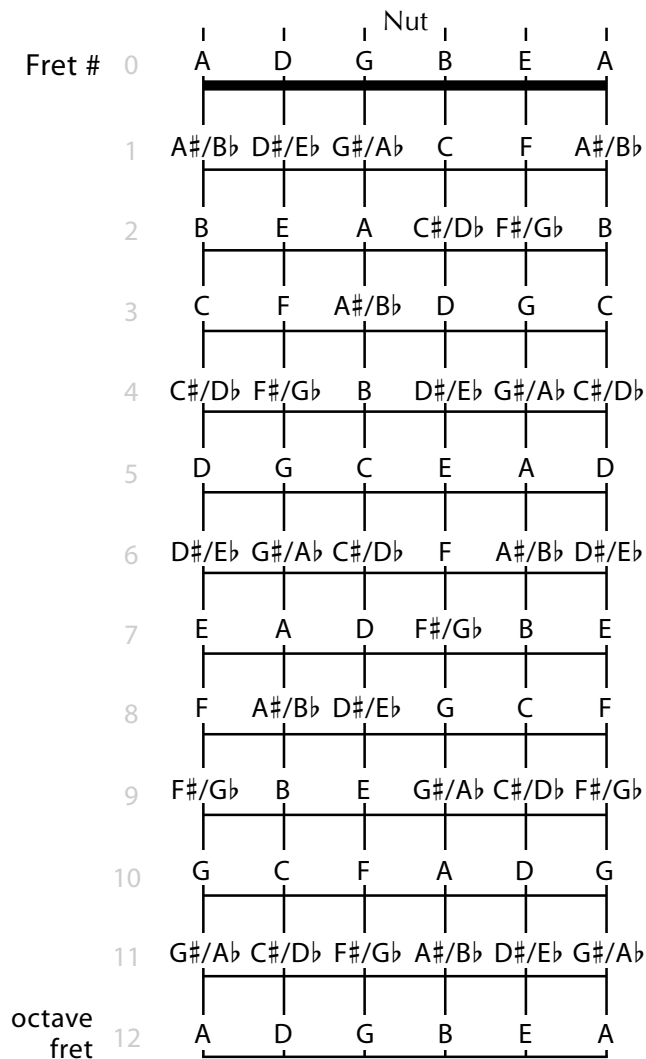

Viola da Gamba or Lute
E tuning [4th, 4th, 3rd, 4th, 4th]
Guitarists reference
Fretboard Notes Spelled

Nut = open strings Fret 0

Viola da Gamba or Lute
D tuning [4th, 4th, 3rd, 4th, 4th]
Fretboard Notes Spelled

Nut = open strings Fret 0

Fret #	0	1	2	3	4	5	6	7	8	9	10	11	12
	D	G	C	E	A	D							
	D#/Eb	G#/Ab	C#/Db	F	A#/Bb	D#/Eb							
	E	A	D	F#/Gb	B	E							
	F	A#/Bb	D#/Eb	G	C	F							
	F#/Gb	B	E	G#/Ab	C#/Db	F#/Gb							
	G	C	F	A	D	G							
	G#/Ab	C#/Db	F#/Gb	A#/Bb	D#/Eb	G#/Ab							
	A	D	G	B	E	A							
	A#/Bb	D#/Eb	G#/Ab	C	F	A#/Bb							
	B	E	A	C#/Db	F#/Gb	B							
	C	F	A#/Bb	D	G	C							
	C#/Db	F#/Gb	B	D#/Eb	G#/Ab	C#/Db							
octave fret	D	G	C	E	A	D							

7 string Viola da Gamba or Lute
(same as D tuning with low A string added)
tuning [4th, 4th, 4th, 3rd, 4th, 4th]
Fretboard Notes Spelled
Nut = open strings Fret 0

	Nut						
Fret # 0	A	D	G	C	E	A	D
1	A#/Bb	D#/Eb	G#/Ab	C#/Db	F	A#/Bb	D#/Eb
2	B	E	A	D	F#/Gb	B	E
3	C	F	A#/Bb	D#/Eb	G	C	F
4	C#/Db	F#/Gb	B	E	G#/Ab	C#/Db	F#/Gb
5	D	G	C	F	A	D	G
6	D#/Eb	G#/Ab	C#/Db	F#/Gb	A#/Bb	D#/Eb	G#/Ab
7	E	A	D	G	B	E	A
8	F	A#/Bb	D#/Eb	G#/Ab	C	F	A#/Bb
9	F#/Gb	B	E	A	C#/Db	F#/Gb	B
10	G	C	F	A#/Bb	D	G	C
11	G#/Ab	C#/Db	F#/Gb	B	D#/Eb	G#/Ab	C#/Db
octave fret 12	A	D	G	C	E	A	D

Viola da Gamba or Lute
A tuning [4th, 4th, 3rd, 4th, 4th]
Fretboard Notes Spelled

Nut = open strings Fret 0

Viola da Gamba or Lute
G tuning [4th, 4th, 3rd, 4th, 4th]
Fretboard Notes Spelled

Nut = open strings Fret 0