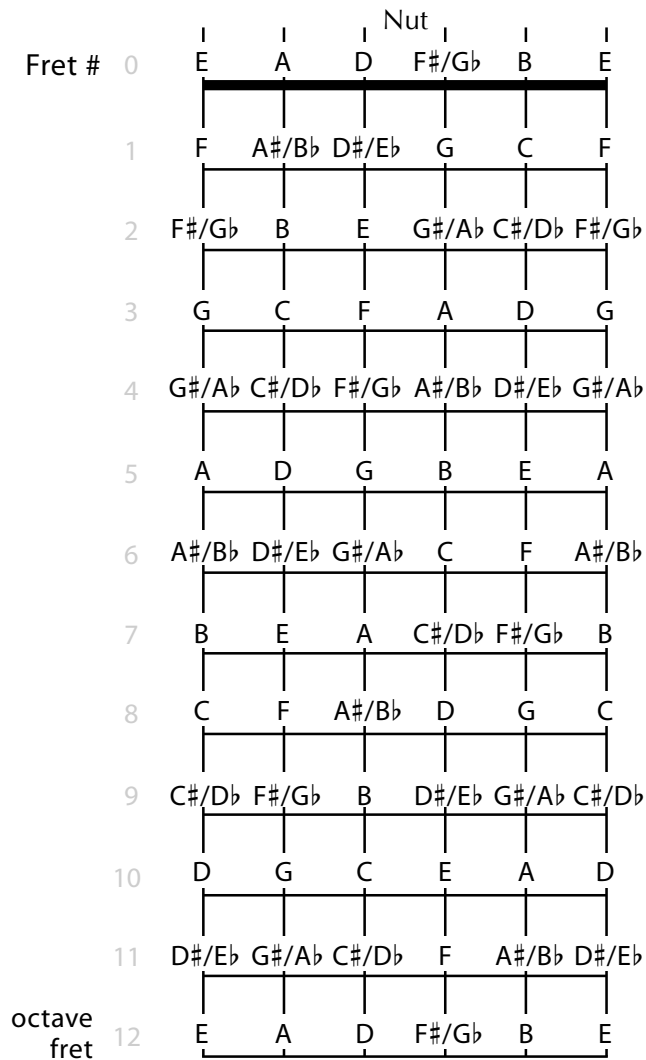

Viola da Gamba or Lute  
E tuning [4th, 4th, 3rd, 4th, 4th]  
Guitarists reference  
Fretboard Notes Spelled

Nut = open strings Fret 0

Viola da Gamba or Lute  
D tuning [4th, 4th, 3rd, 4th, 4th]  
Fretboard Notes Spelled

Nut = open strings Fret 0

Fret #	0	1	2	3	4	5	6	7	8	9	10	11	12
	D	G	C	E	A	D							
	Nut												
	D#/Eb	G#/Ab	C#/Db	F	A#/Bb	D#/Eb							
	E	A	D	F#/Gb	B	E							
	F	A#/Bb	D#/Eb	G	C	F							
	F#/Gb	B	E	G#/Ab	C#/Db	F#/Gb							
	G	C	F	A	D	G							
	G#/Ab	C#/Db	F#/Gb	A#/Bb	D#/Eb	G#/Ab							
	A	D	G	B	E	A							
	A#/Bb	D#/Eb	G#/Ab	C	F	A#/Bb							
	B	E	A	C#/Db	F#/Gb	B							
	C	F	A#/Bb	D	G	C							
	C#/Db	F#/Gb	B	D#/Eb	G#/Ab	C#/Db							
octave fret	D	G	C	E	A	D							

7 string Viola da Gamba or Lute  
 (same as D tuning with low A string added)  
 tuning [4th, 4th, 4th, 3rd, 4th, 4th]  
 Fretboard Notes Spelled  
 Nut = open strings Fret 0

		Nut						
Fret #	0	A	D	G	C	E	A	D
	1	A#/Bb	D#/Eb	G#/Ab	C#/Db	F	A#/Bb	D#/Eb
	2	B	E	A	D	F#/Gb	B	E
	3	C	F	A#/Bb	D#/Eb	G	C	F
	4	C#/Db	F#/Gb	B	E	G#/Ab	C#/Db	F#/Gb
	5	D	G	C	F	A	D	G
	6	D#/Eb	G#/Ab	C#/Db	F#/Gb	A#/Bb	D#/Eb	G#/Ab
	7	E	A	D	G	B	E	A
	8	F	A#/Bb	D#/Eb	G#/Ab	C	F	A#/Bb
	9	F#/Gb	B	E	A	C#/Db	F#/Gb	B
	10	G	C	F	A#/Bb	D	G	C
	11	G#/Ab	C#/Db	F#/Gb	B	D#/Eb	G#/Ab	C#/Db
octave fret	12	A	D	G	C	E	A	D

Viola da Gamba or Lute  
A tuning [4th, 4th, 3rd, 4th, 4th]  
Fretboard Notes Spelled

Nut = open strings Fret 0

Viola da Gamba or Lute  
G tuning [4th, 4th, 3rd, 4th, 4th]  
Fretboard Notes Spelled

Nut = open strings Fret 0