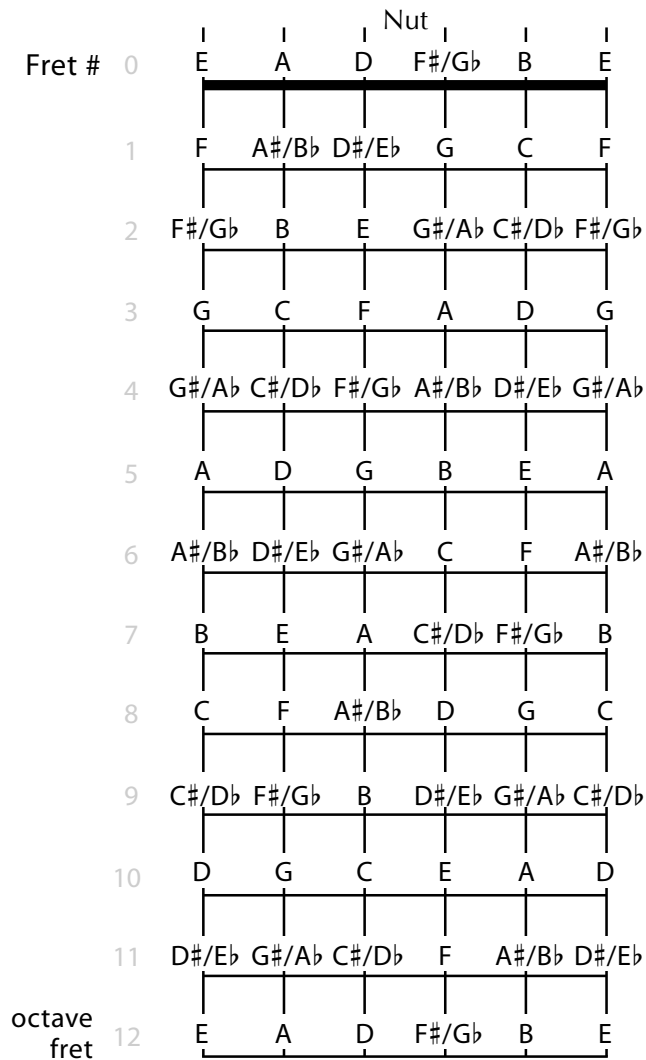

Viola da Gamba or Lute
E tuning [4th, 4th, 3rd, 4th, 4th]
Guitarists reference
Fretboard Notes Spelled

Nut = open strings Fret 0

Viola da Gamba or Lute
D tuning [4th, 4th, 3rd, 4th, 4th]
Fretboard Notes Spelled

Nut = open strings Fret 0

Fret #	0	1	2	3	4	5	6	7	8	9	10	11	12
	D	G	C	E	A	D							
	D#/Eb	G#/Ab	C#/Db	F	A#/Bb	D#/Eb							
	E	A	D	F#/Gb	B	E							
	F	A#/Bb	D#/Eb	G	C	F							
	F#/Gb	B	E	G#/Ab	C#/Db	F#/Gb							
	G	C	F	A	D	G							
	G#/Ab	C#/Db	F#/Gb	A#/Bb	D#/Eb	G#/Ab							
	A	D	G	B	E	A							
	A#/Bb	D#/Eb	G#/Ab	C	F	A#/Bb							
	B	E	A	C#/Db	F#/Gb	B							
	C	F	A#/Bb	D	G	C							
	C#/Db	F#/Gb	B	D#/Eb	G#/Ab	C#/Db							
octave fret	D	G	C	E	A	D							

7 string Viola da Gamba or Lute
(same as D tuning with low A string added)
tuning [4th, 4th, 4th, 3rd, 4th, 4th]
Fretboard Notes Spelled
Nut = open strings Fret 0

	Nut						
Fret # 0	A	D	G	C	E	A	D
1	A#/Bb	D#/Eb	G#/Ab	C#/Db	F	A#/Bb	D#/Eb
2	B	E	A	D	F#/Gb	B	E
3	C	F	A#/Bb	D#/Eb	G	C	F
4	C#/Db	F#/Gb	B	E	G#/Ab	C#/Db	F#/Gb
5	D	G	C	F	A	D	G
6	D#/Eb	G#/Ab	C#/Db	F#/Gb	A#/Bb	D#/Eb	G#/Ab
7	E	A	D	G	B	E	A
8	F	A#/Bb	D#/Eb	G#/Ab	C	F	A#/Bb
9	F#/Gb	B	E	A	C#/Db	F#/Gb	B
10	G	C	F	A#/Bb	D	G	C
11	G#/Ab	C#/Db	F#/Gb	B	D#/Eb	G#/Ab	C#/Db
octave fret 12	A	D	G	C	E	A	D

Viola da Gamba or Lute
A tuning [4th, 4th, 3rd, 4th, 4th]
Fretboard Notes Spelled

Nut = open strings Fret 0

Viola da Gamba or Lute
G tuning [4th, 4th, 3rd, 4th, 4th]
Fretboard Notes Spelled

Nut = open strings Fret 0